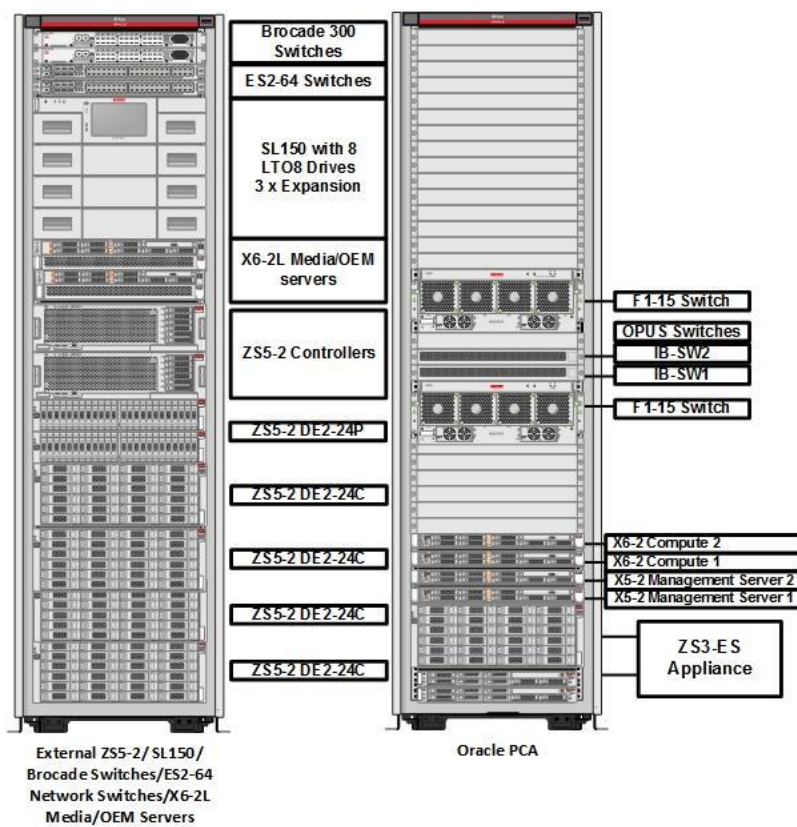

SASSA have the following instances running on VM's on Oracle Private Cloud Appliances at both the primary and secondary hosting sites:

1. Prod environment
2. QA environment
3. Training environment
4. Dev environment
5. Test environment
6. DR environment
7. IDM environment

There might be more instances depending on the projects. We are also planning to integrate the EBS system with Oracle's IAM solution that is already installed but not yet implemented

Primary Site